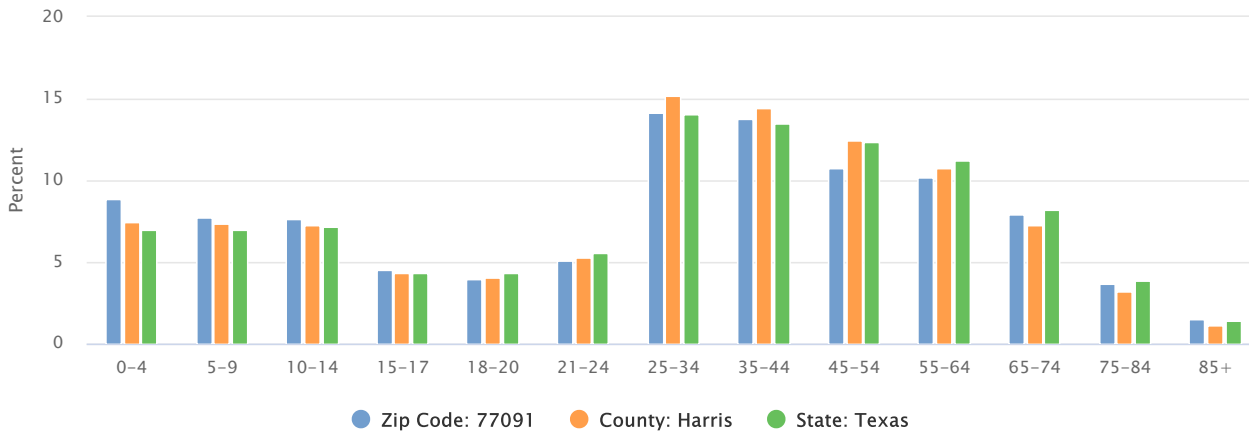

Population Data for Zip Code: 77091

Population
 Zip Code: 77091
27,120 Persons

County: Harris **State: Texas**
 4,798,048 29,570,729
 Persons Persons

Percent Population Change: 2010 to 2021
 Zip Code: 77091
16.42%

County: Harris **State: Texas**
 17.24% 17.60%

Population by Race
 Zip Code: 77091

Population by Race	Zip Code: 77091		County: Harris		State: Texas	
	Persons	% of Population	Persons	% of Population	Persons	% of Population
White	7,727	28.49%	2,558,560	53.33%	19,717,324	66.68%
Black/African American	13,905	51.27%	912,700	19.02%	3,639,478	12.31%
American Indian/Alaskan Native	207	0.76%	33,500	0.70%	211,468	0.72%
Asian	158	0.58%	355,013	7.40%	1,561,797	5.28%
Native Hawaiian/Pacific Islander	5	0.02%	3,321	0.07%	30,879	0.10%
Some Other Race	4,315	15.91%	749,710	15.63%	3,438,227	11.63%
2+ Races	803	2.96%	185,244	3.86%	971,556	3.29%

Population by Ethnicity
 Zip Code: 77091

Population by Ethnicity	Zip Code: 77091		County: Harris		State: Texas	
Population by Ethnicity	Persons	% of Population	Persons	% of Population	Persons	% of Population
Hispanic/Latino	10,723	39.54%	2,151,864	44.85%	12,093,802	40.90%
Non-Hispanic/Latino	16,397	60.46%	2,646,184	55.15%	17,476,927	59.10%

Population by Age Group

Zip Code: 77091

Population by Age Group	Zip Code: 77091		County: Harris		State: Texas	
	Persons	% of Population	Persons	% of Population	Persons	% of Population
0-4	2,412	8.89%	356,837	7.44%	2,071,697	7.01%
5-9	2,108	7.77%	351,189	7.32%	2,068,118	6.99%
10-14	2,074	7.65%	347,732	7.25%	2,108,707	7.13%
15-17	1,230	4.54%	208,424	4.34%	1,291,641	4.37%
18-20	1,086	4.00%	193,429	4.03%	1,280,139	4.33%
21-24	1,392	5.13%	254,831	5.31%	1,659,170	5.61%
25-34	3,838	14.15%	727,715	15.17%	4,144,582	14.02%
35-44	3,733	13.76%	692,570	14.43%	3,991,573	13.50%
45-54	2,905	10.71%	598,891	12.48%	3,644,766	12.33%
55-64	2,775	10.23%	514,812	10.73%	3,327,560	11.25%
65-74	2,145	7.91%	347,077	7.23%	2,416,148	8.17%