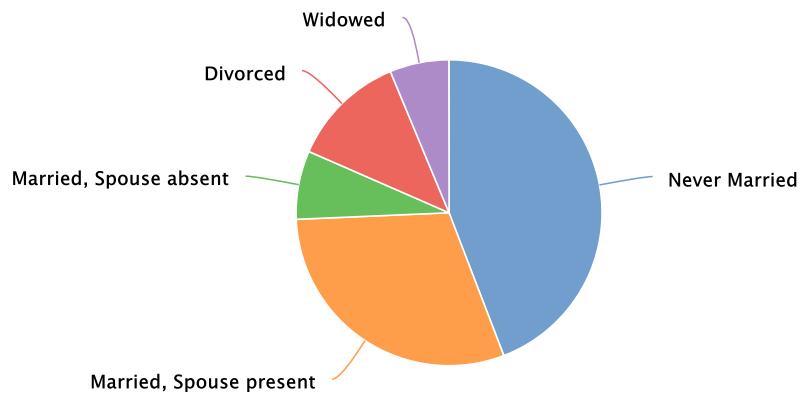

Population by Sex	Zip Code: 77091		County: Harris		State: Texas	
	Persons	% of Population	Persons	% of Population	Persons	% of Population
Male	13,081	48.23%	2,382,557	49.66%	14,680,073	49.64%
Female	14,039	51.77%	2,415,491	50.34%	14,890,656	50.36%

Population Age 5+ by Language Spoken at Home

Zip Code: 77091

Population Age 5+ by Language Spoken at Home	Zip Code: 77091		County: Harris		State: Texas	
	Persons	% of Population Age 5+	Persons	% of Population Age 5+	Persons	% of Population Age 5+
Speak Only English	15,563	62.99%	2,490,975	56.09%	17,110,011	62.22%
Speak Spanish	8,323	33.69%	1,590,728	35.82%	8,718,150	31.70%
Speak Asian/Pac Islander Lang	235	0.95%	184,228	4.15%	880,046	3.20%
Speak Indo-European Lang	175	0.71%	135,614	3.05%	645,260	2.35%
Speak Other Lang	412	1.67%	39,666	0.89%	145,565	0.53%

Population Age 15+ by Marital Status

Zip Code: 77091

Population Age 15+ by Marital Status	Zip Code: 77091		County: Harris		State: Texas	
	Persons	% of Population Age 15+	Persons	% of Population Age 15+	Persons	% of Population Age 15+
Never Married	9,069	44.18%	1,390,353	37.15%	7,848,634	33.65%
Married, Spouse present	6,186	30.14%	1,597,100	42.68%	10,517,440	45.10%
Married, Spouse absent	1,487	7.24%	231,117	6.18%	1,320,582	5.66%
Divorced	2,500	12.18%	360,987	9.65%	2,452,012	10.51%
Widowed	1,284	6.26%	162,733	4.35%	1,183,539	5.07%